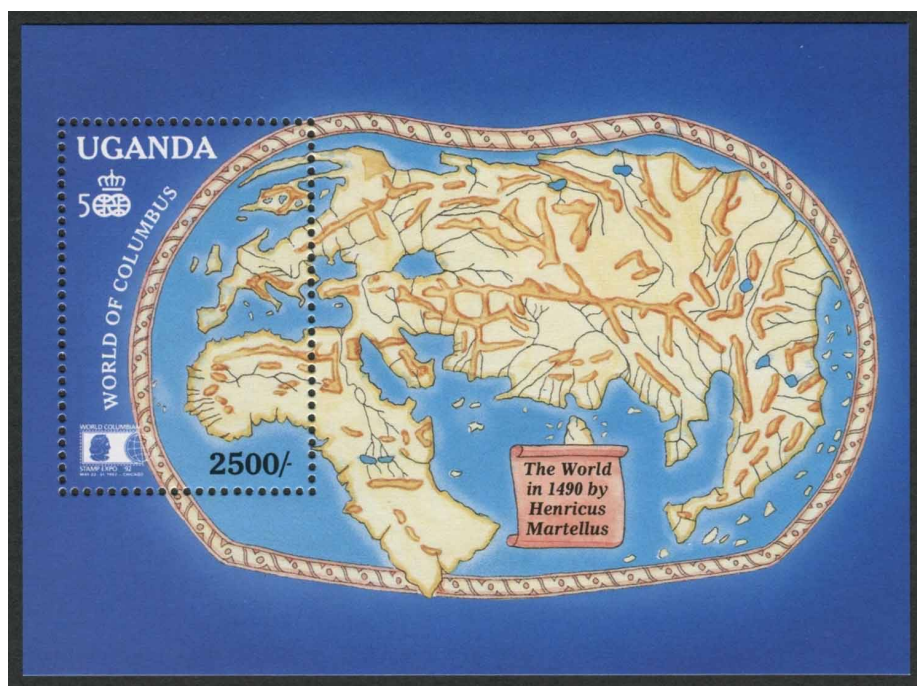

UGANDA (images are representations)

www.MrColumbus1492.com

Uganda Scott #1024-31 (27 Jul 1992) Discovery of America issue: World map-1486; Map of Africa-1508; New World-1500; Niña & astrolabe; Quadrant & Pinta; Hour glass; 15th century compass; World map-1492; Mint NH \$7.00 FDC(2) \$12.00

Uganda Scott #1032-33 (27 Jul 1992) 2 S/S: 1490 Map by Henricus Martellus; Sections of 1492 flat globe (below). Mint NH \$7.00; FDC (2) \$12.00