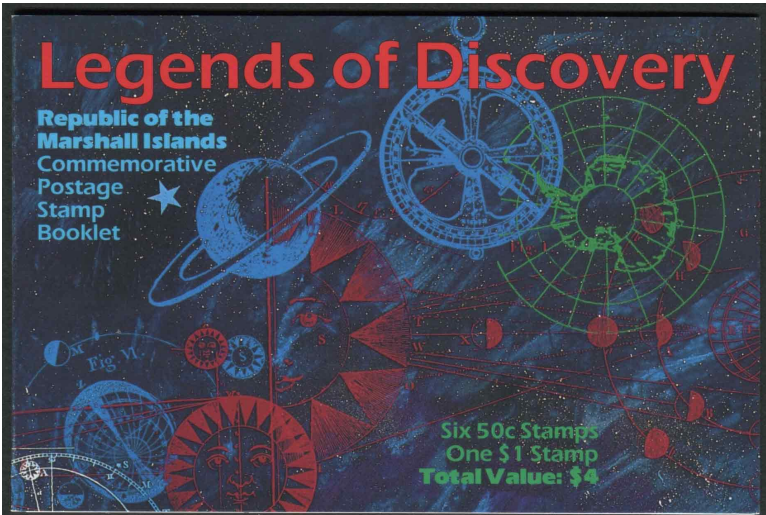

MARSHALL ISLANDS (images are representations)

Marshall Islands Scott #424a
(23 May 1992) Booklet pane of 7 (#418-24), Voyages of Discovery: traditional tipnoi; Reconstructed Santa María; Constellation Argo Navis; Marshallese sailor & tipnoi; Columbus & Santa Maria; Astronaut & Argo Navis; Columbus, sailor & astronaut. Mint NH \$11.00