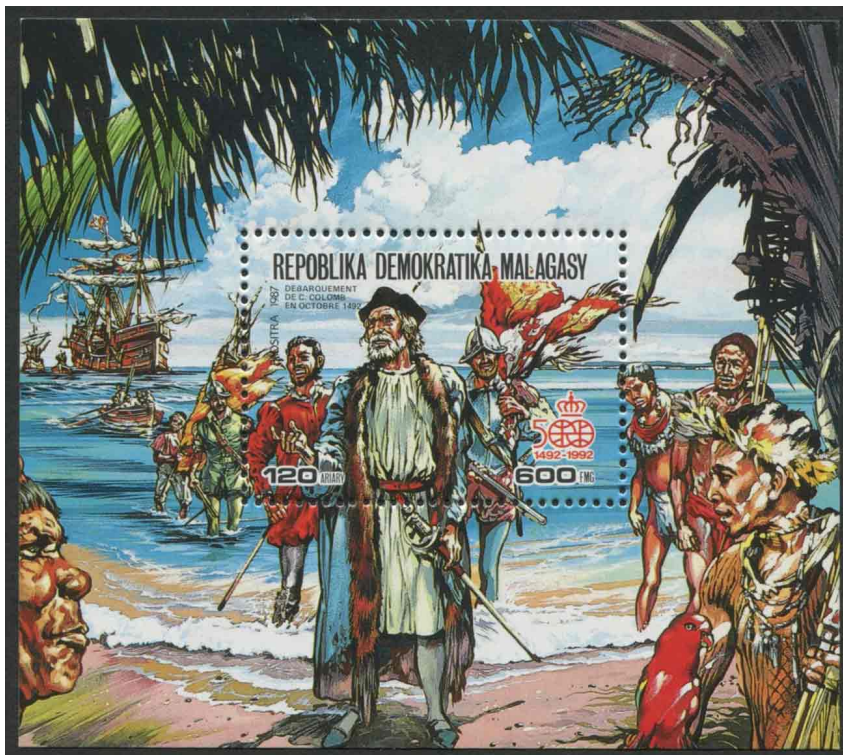

**Malagasy Scott #814-19** (24 Sep 1987) Bartolomeu Dias; Prince Henry the Navigator; De Marchena; Paolo Toscanelli; Queen Isabella I, Christopher Columbus. Mint NH (sold)

**Malagasy Scott #820** (24 Sep 1987) S/S, Landing in New World,1492. Mint NH \$5.00

**Malagasy Scott #1021** (10 Sep 1991) S/S, Map, plus label picturing ships and Christopher Columbus. Mint NH \$4.50