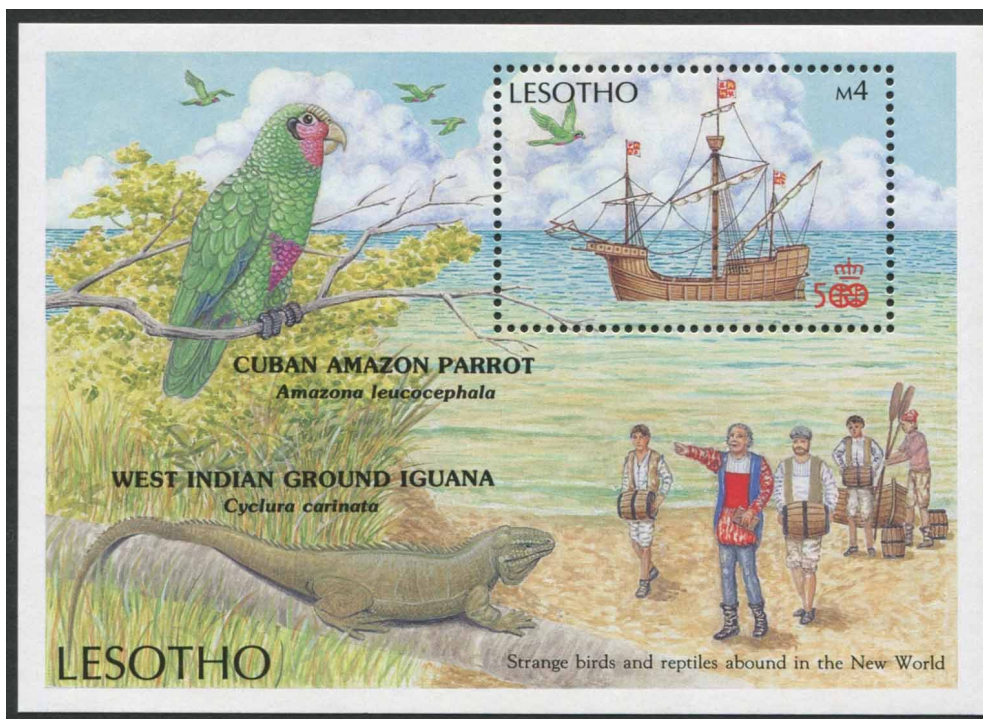

LESOTHO (images are representations)

www.MrColumbus1492.com

Lesotho Scott #613-16 (14 Dec 1987) 500 Discovery emblem, Columbus' fleet & marine life: Spotted trunkfish; Green sea turtle; Common dolphin; White-tailed tropicbird. Mint NH \$7.75; FDC \$10.50

Lesotho Scott #617 (14 Dec 1987) S/S, Columbus, parrot, Iguana, ship. Mint NH \$5.25; FDC \$8.00