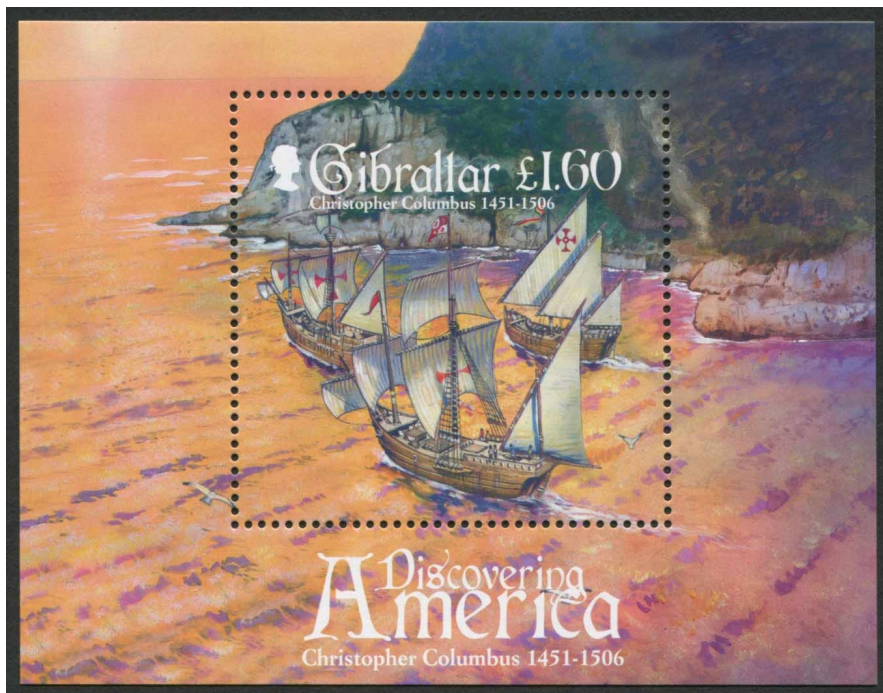

GIBRALTAR (images are representations)

www.MrColumbus1492.com

Gibraltar Scott #610-13 (06 Feb 1992) Europa, two pair:
Columbus & Santa María, Map & Niña; Map & pinta, Map & sailor.
Mint NH \$6.50

Gibraltar Scott #1056-59 (2006) Navigational
equipment; Columbus on ship; Santa María;
Columbus & Indian. Mint NH \$11.00

Gibraltar Scott #1060 (2006) S/S, Niña, Pinta & Santa María at Rock of Gibraltar. Mint NH \$7.75