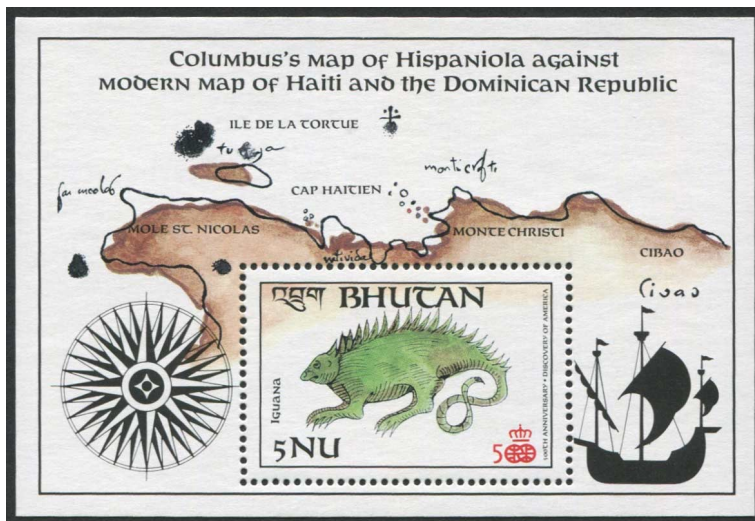

BHUTAN (images are representations)

www.MrColumbus1492.com

Bhutan Scott #584-89 (25 May 1987)
 Santa María; Queen Isabella; Ship,
 flying fish; Columbus' Coat of Arms;
 Christopher Columbus; Columbus
 landing in the New World.
 Mint NH \$5.75; FDC \$8.50

Bhutan Scott #596 (25 May 1987)
 S/S, Columbus' map of Hispaniola
 against modern map of Haiti and the
 Dominican Republic, stamp: Iguana.
 Mint NH \$1.25 FDC \$2.50